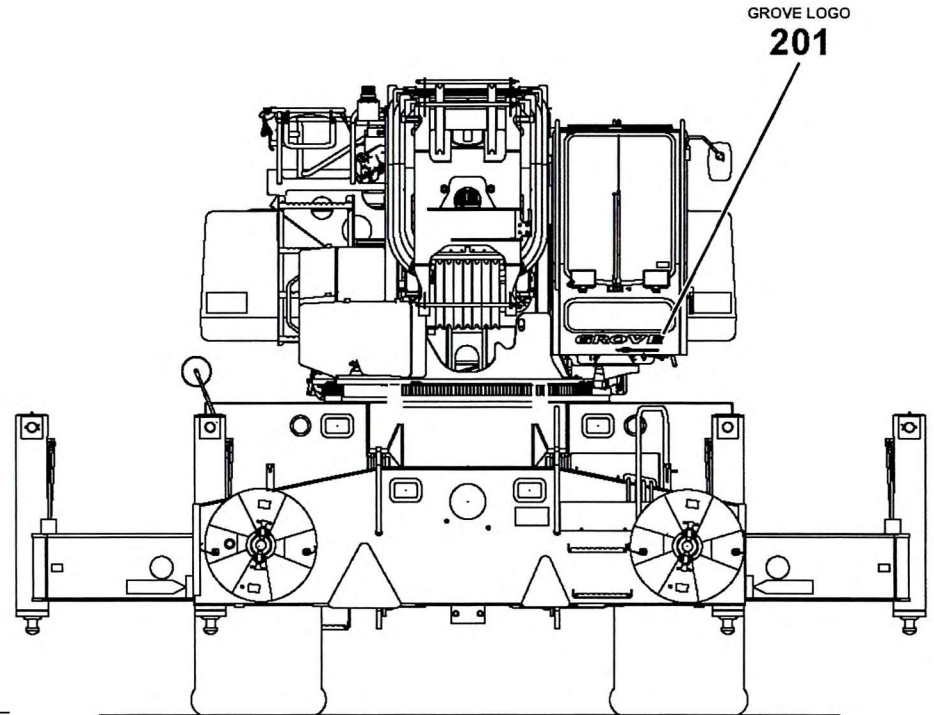

REAR VIEW

FRONT VIEW

FLY SECTION

BOOM RIGHT SIDE

201 GROVE LOGO